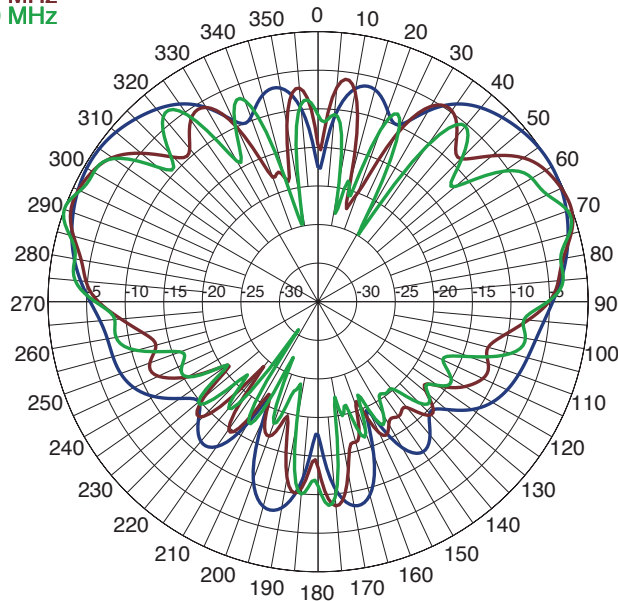

Radiation Patterns

MLPV430 - Elevation

MLPV800 - Elevation

MLPV1700 - Elevation

Radiation Patterns

MLPVDB800/1900S - Elevation

960 MHz
1710 MHz
2500 MHz

BMLPVMB/LTE - Elevation

850 MHz
1900 MHz
2500 MHz