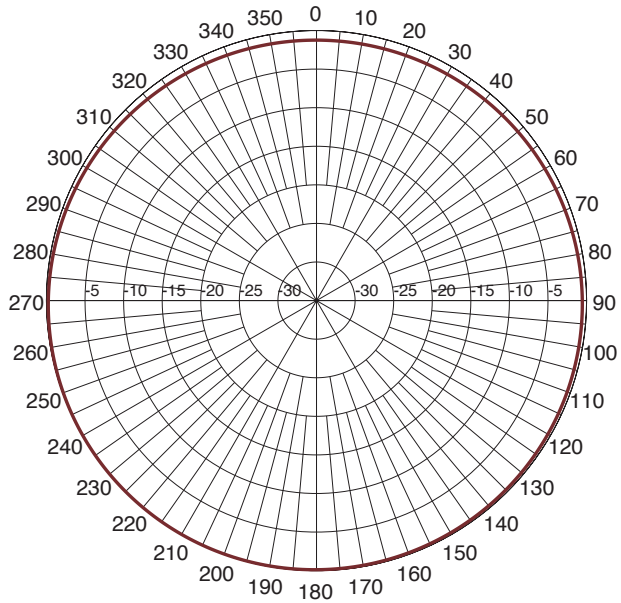

Radiation Patterns

2450MHz - AZ