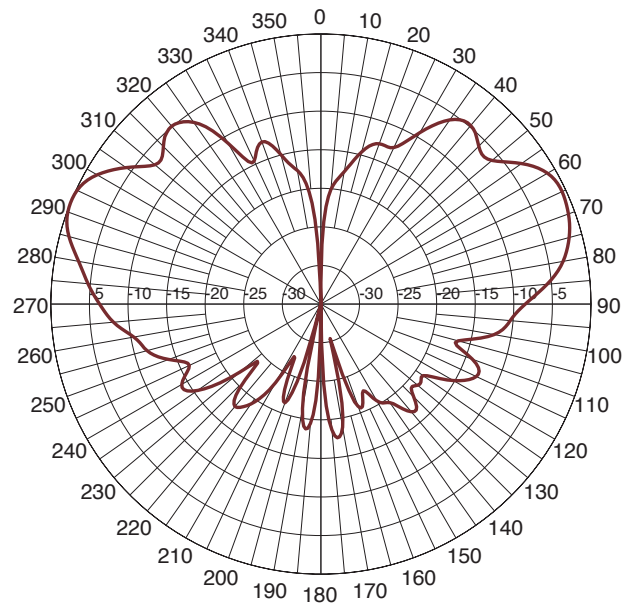

Radiation Patterns

MLPV430 - Elevation

MLPV800 - Elevation

MLPV1700 - Elevation

Radiation Patterns

MLPVDB800/1900S - Elevation

960 MHz
1710 MHz
2500 MHz

BMLPVMB/LTE - Elevation

850 MHz
1900 MHz
2500 MHz